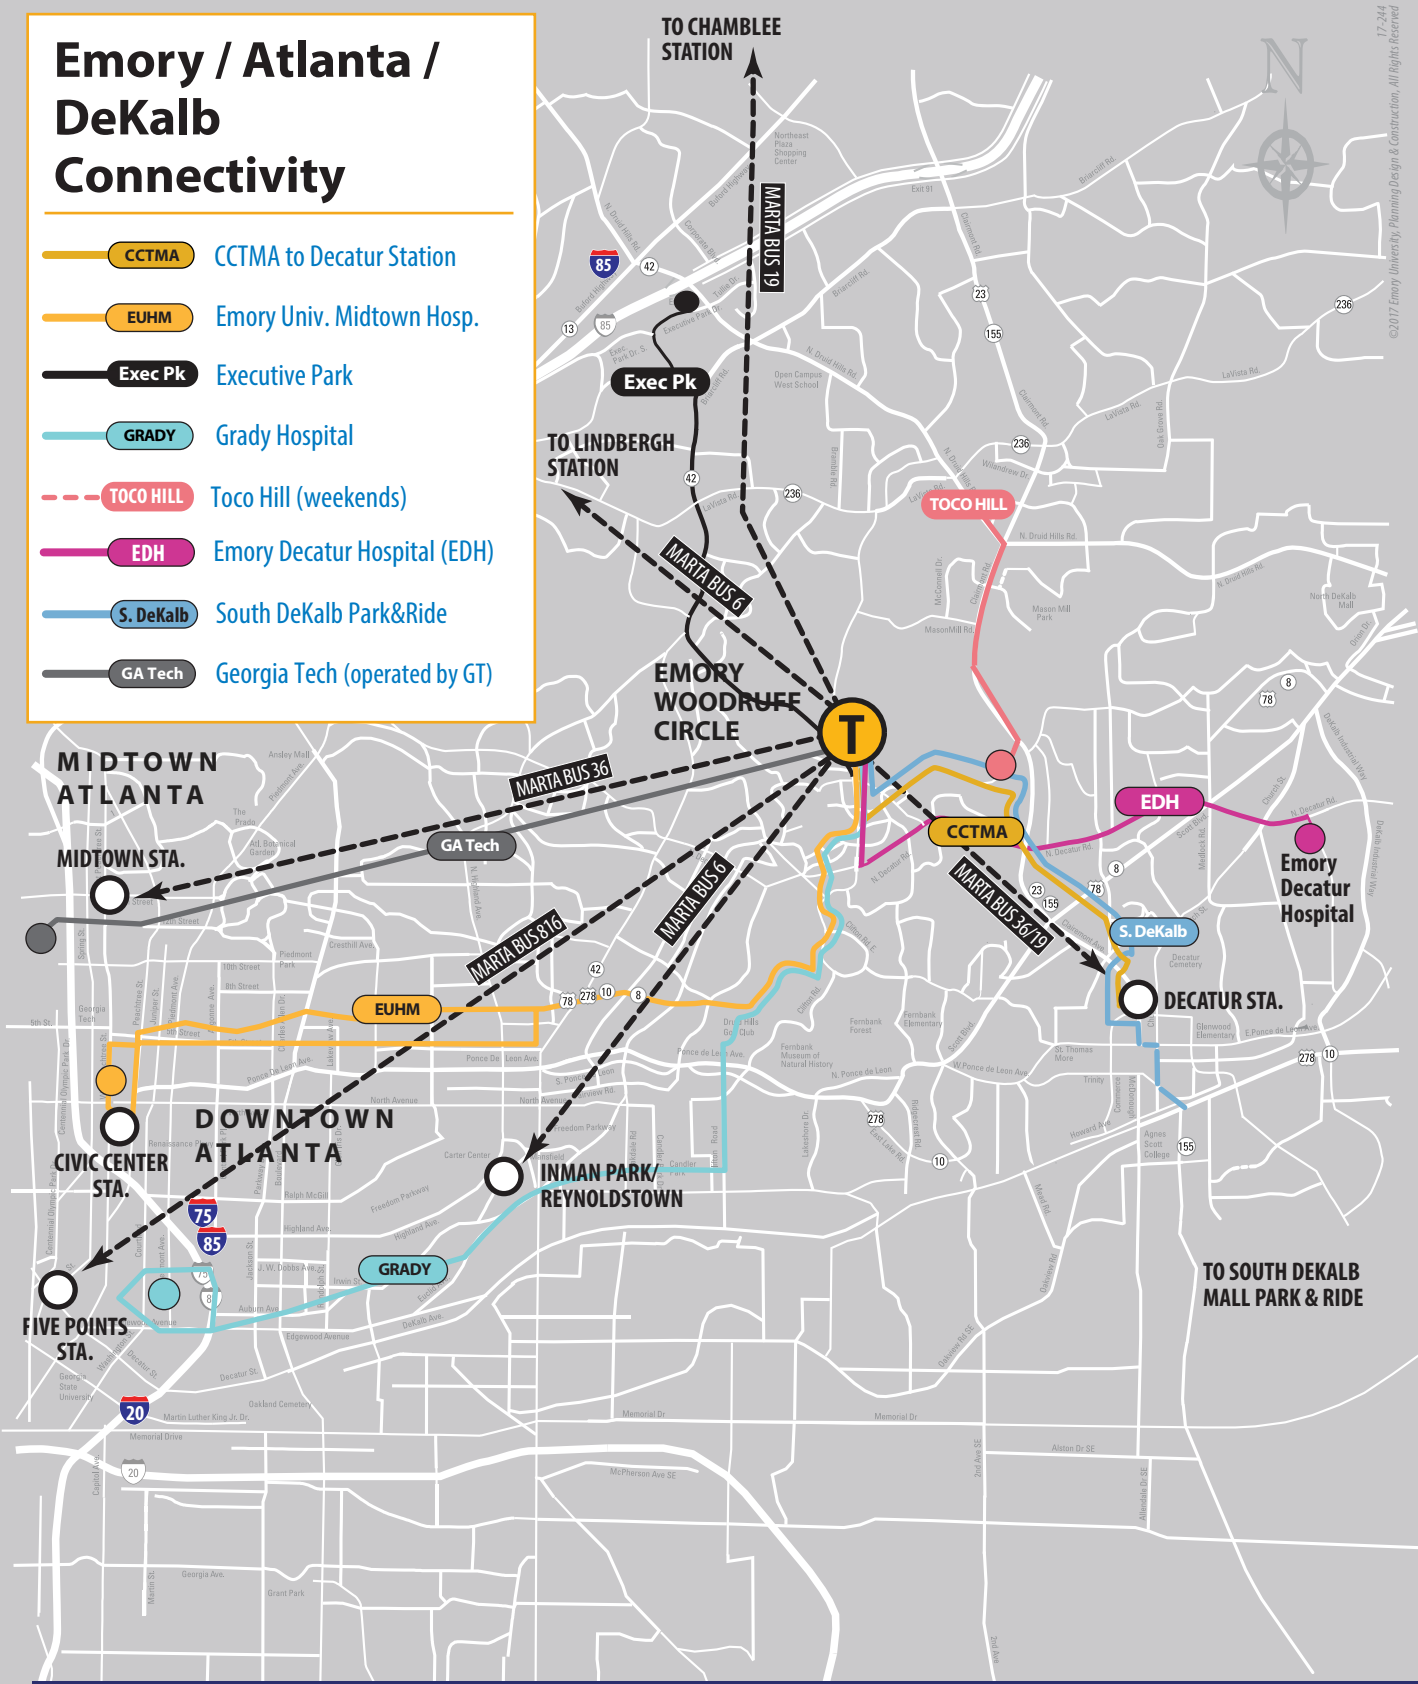

EMORY CAMPUS SHUTTLE MAP

EMORY CAMPUS SHUTTLES

- A Route A
- BX B Express
- C Route C
- D Route D
- DX D Express
- E Route E
- LOOP Loop
- M Route M
- CCTMA CCTMA
- Exec Park Executive Park
- EDH Emory Decatur Hospital (EDH)
- S.DeKalb South DeKalb Park and Ride
- EUHM EUH Midtown (EUHM)
- GRADY Grady Hospital
- TOCO HILL Toco Hill (weekends)

Atlanta's transit system MARTA serves Emory with these routes connecting to rail stations and other routes and systems:

- 6 Route 6 Clifton Rd. & N. Decatur Rd. to Lindbergh & Inman Park Stations
- 36 Route 36 North Decatur Rd. to Midtown & Decatur Stations
- 19 Route 19 Clairmont Rd. to Decatur & Chamblee Stations
- 816 Route 816 5 Pts sta / N. Highland Ave / Emory U / Clifton Road.

Emory Transportation and Parking Effective as of 10/2024

EMORY REGIONAL TRANSIT

EMORY REGIONAL SHUTTLES

- T Woodruff Circle Transit Center
- OXFORD Oxford College (7 days during academic year)
- GWINNETT COUNTY TRANSIT SERVICE**
 - RG 102 Gwinnett 102
 - RG 110 Gwinnett 110
- MARTA EMORY SERVICE**
 - MARTA RAIL LINES Key Station Names (all stations not shown)
 - MARTA BUS 36 Midtown-Decatur Sta.
 - MARTA BUS 6 Lindbergh-Inman Park Sta.
 - MARTA BUS 19 Decatur-Chamblee Sta.
 - MARTA BUS 816 Five Points-Michael St. deck

Emory / Atlanta / DeKalb Connectivity

- CCTMA CCTMA to Decatur Station
- EUHM Emory Univ. Midtown Hosp.
- Exec Pk Executive Park
- GRADY Grady Hospital
- TOCO HILL Toco Hill (weekends)
- EDH Emory Decatur Hospital (EDH)
- S.DeKalb South DeKalb Park&Ride
- GA Tech Georgia Tech (operated by GT)