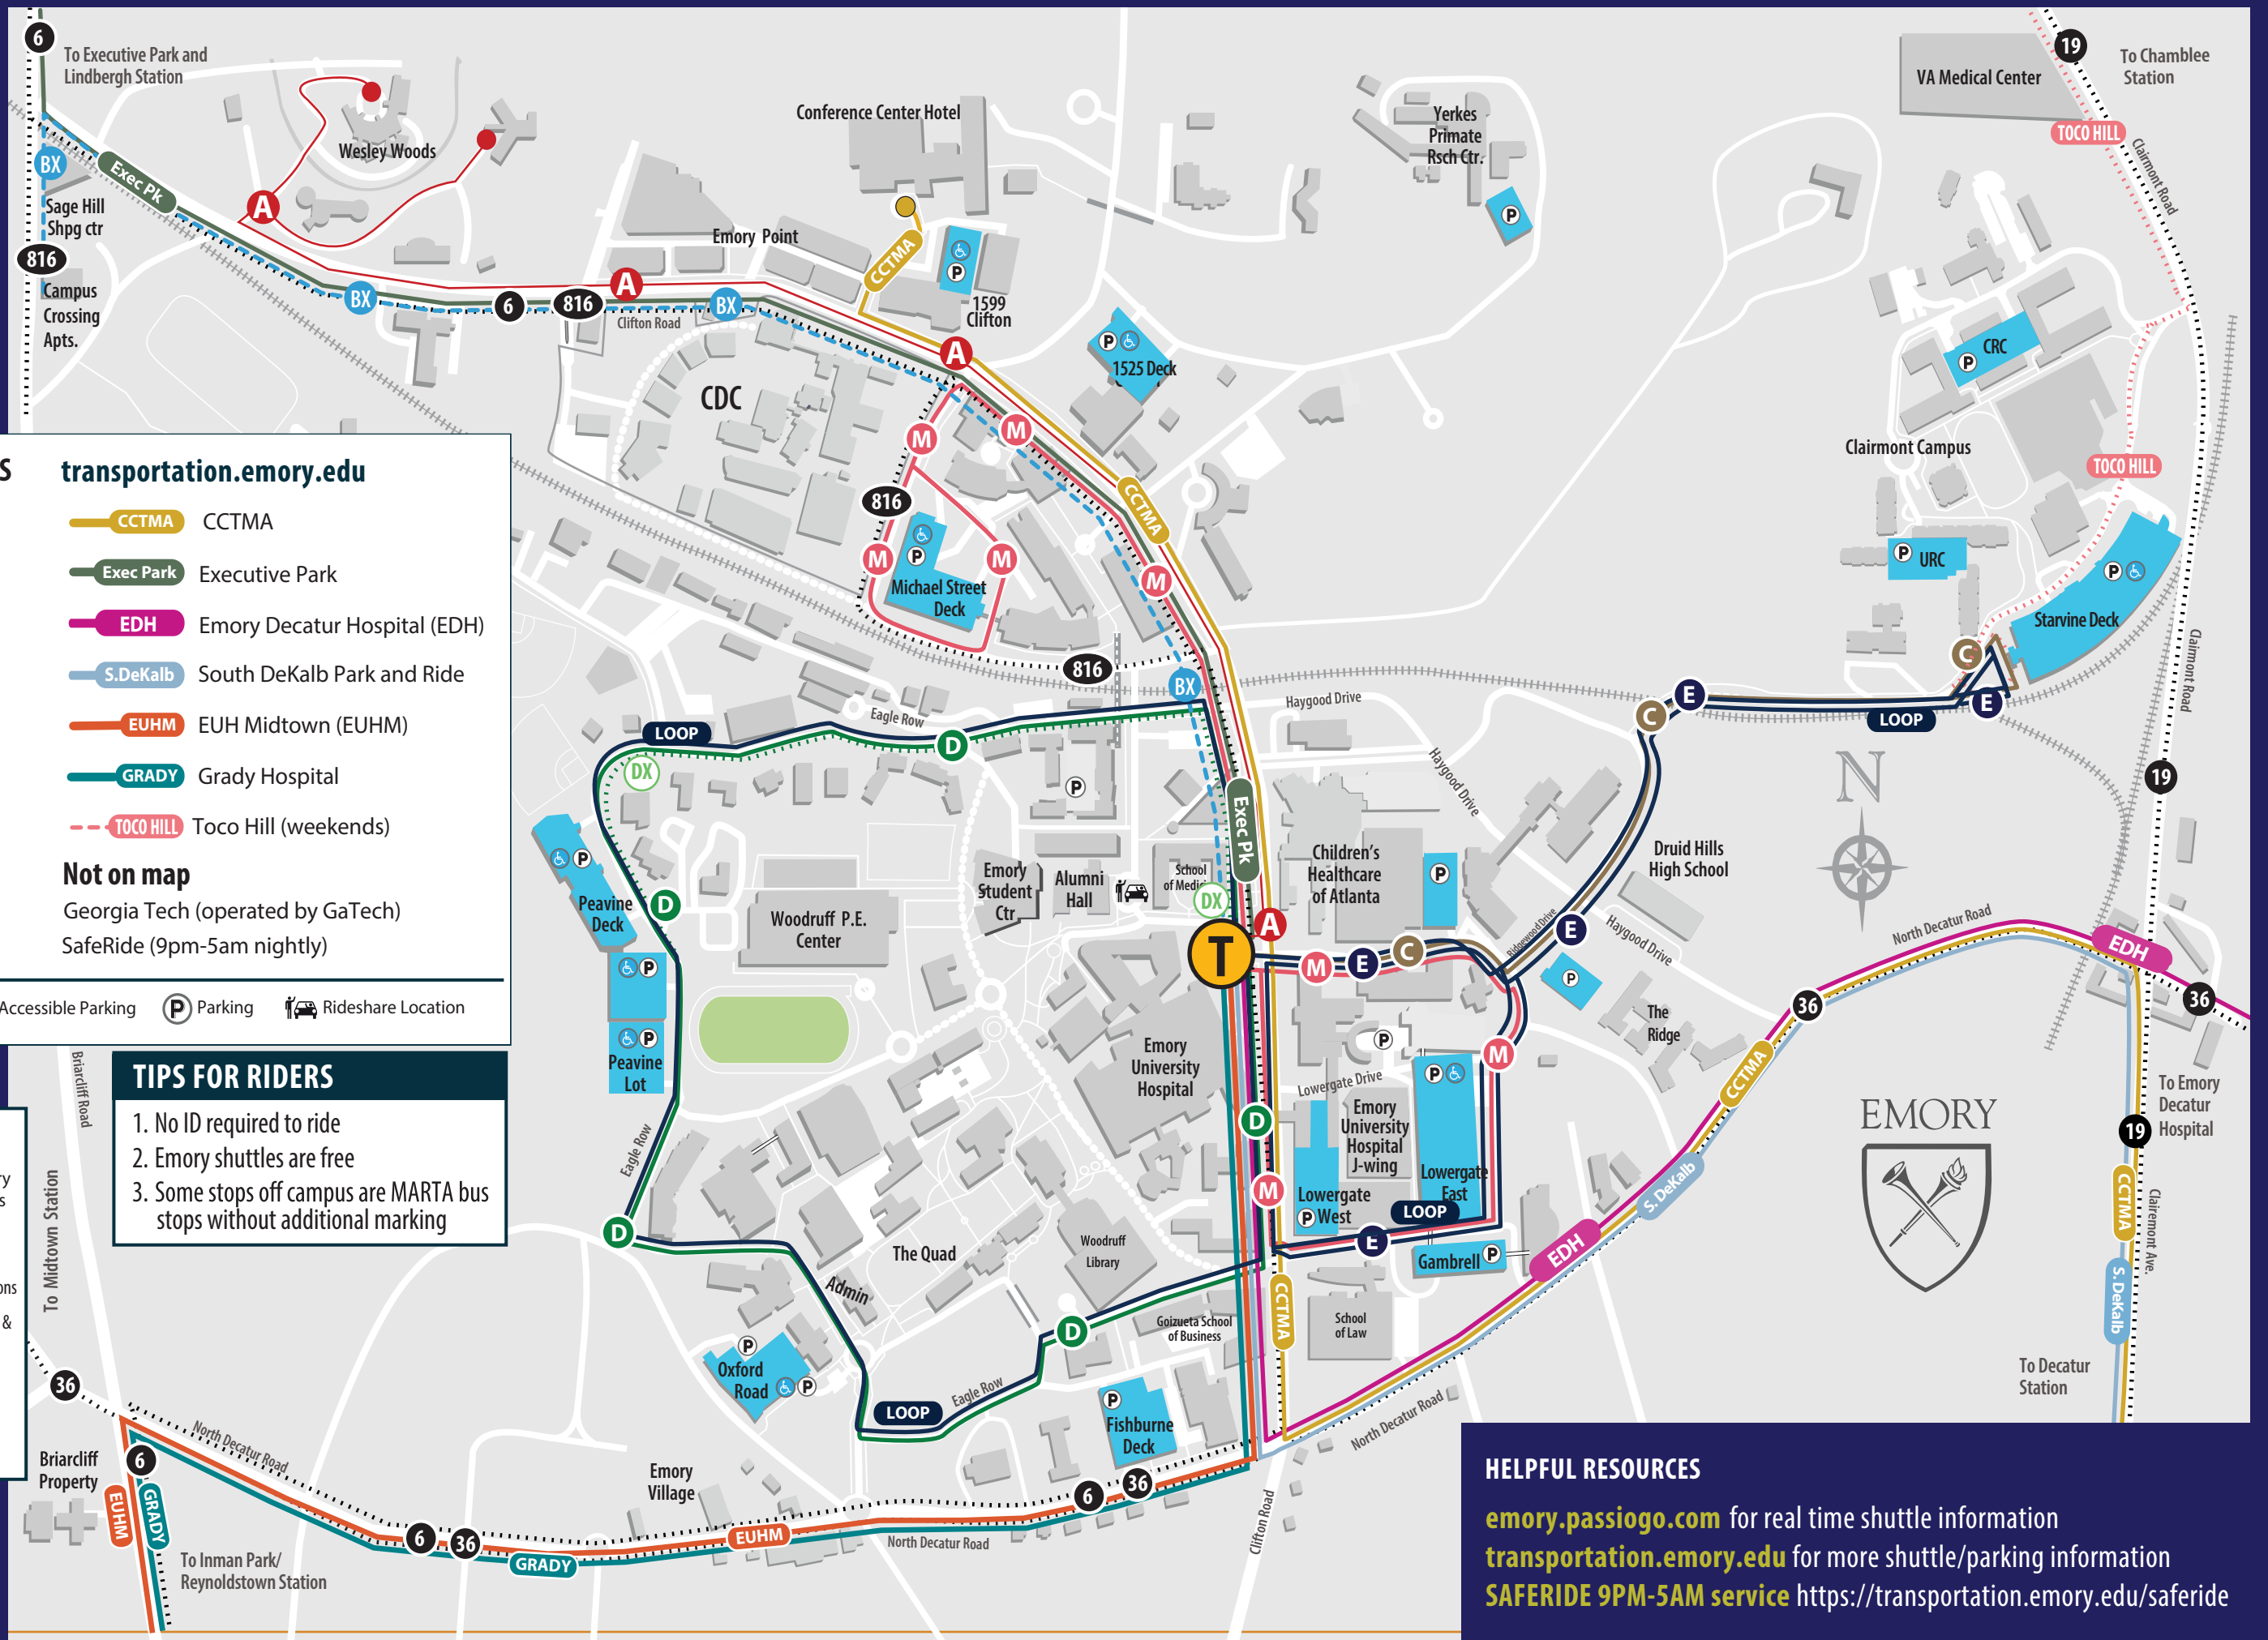

EMORY CAMPUS SHUTTLE MAP

EMORY CAMPUS SHUTTLES

- A Route A
- BX B Express
- C Route C
- D Route D
- DX D Express
- E Route E
- LOOP Loop
- M Route M
- CCTMA CCTMA
- Exec Park Executive Park
- EDH Emory Decatur Hospital (EDH)
- S.DeKalb South DeKalb Park and Ride
- EUHM EUH Midtown (EUHM)
- GRADY Grady Hospital
- TOCO HILL Toco Hill (weekends)

Atlanta's transit system MARTA serves Emory with these routes connecting to rail stations and other routes and systems:

- 6 Route 6 Clifton Rd. & N. Decatur Rd. to Lindbergh & Inman Park Stations
- 36 Route 36 North Decatur Rd. to Midtown & Decatur Stations
- 19 Route 19 Clairmont Rd. to Decatur & Chamblee Stations
- 816 Route 816 5 Pts sta / N. Highland Ave / Emory U / Clifton Road.

Emory Transportation and Parking Effective as of 10/2024

EMORY REGIONAL TRANSIT

EMORY REGIONAL SHUTTLES

- T Woodruff Circle Transit Center
- OXFORD Oxford College (7 days during academic year)
- GWINNETT COUNTY TRANSIT SERVICE**
 - RG 102 Gwinnett 102
 - RG 110 Gwinnett 110
- MARTA EMORY SERVICE**
 - MARTA RAIL LINES Key Station Names (all stations not shown)
 - MARTA BUS 36 Midtown-Decatur Sta.
 - MARTA BUS 6 Lindbergh-Inman Park Sta.
 - MARTA BUS 19 Decatur-Chamblee Sta.
 - MARTA BUS 816 Five Points-Michael St. deck

Emory / Atlanta / DeKalb Connectivity

- CCTMA CCTMA to Decatur Station
- EUHM Emory Univ. Midtown Hosp.
- Exec Pk Executive Park
- GRADY Grady Hospital
- TOCO HILL Toco Hill (weekends)
- EDH Emory Decatur Hospital (EDH)
- S.DeKalb South DeKalb Park&Ride
- GA Tech Georgia Tech (operated by GT)