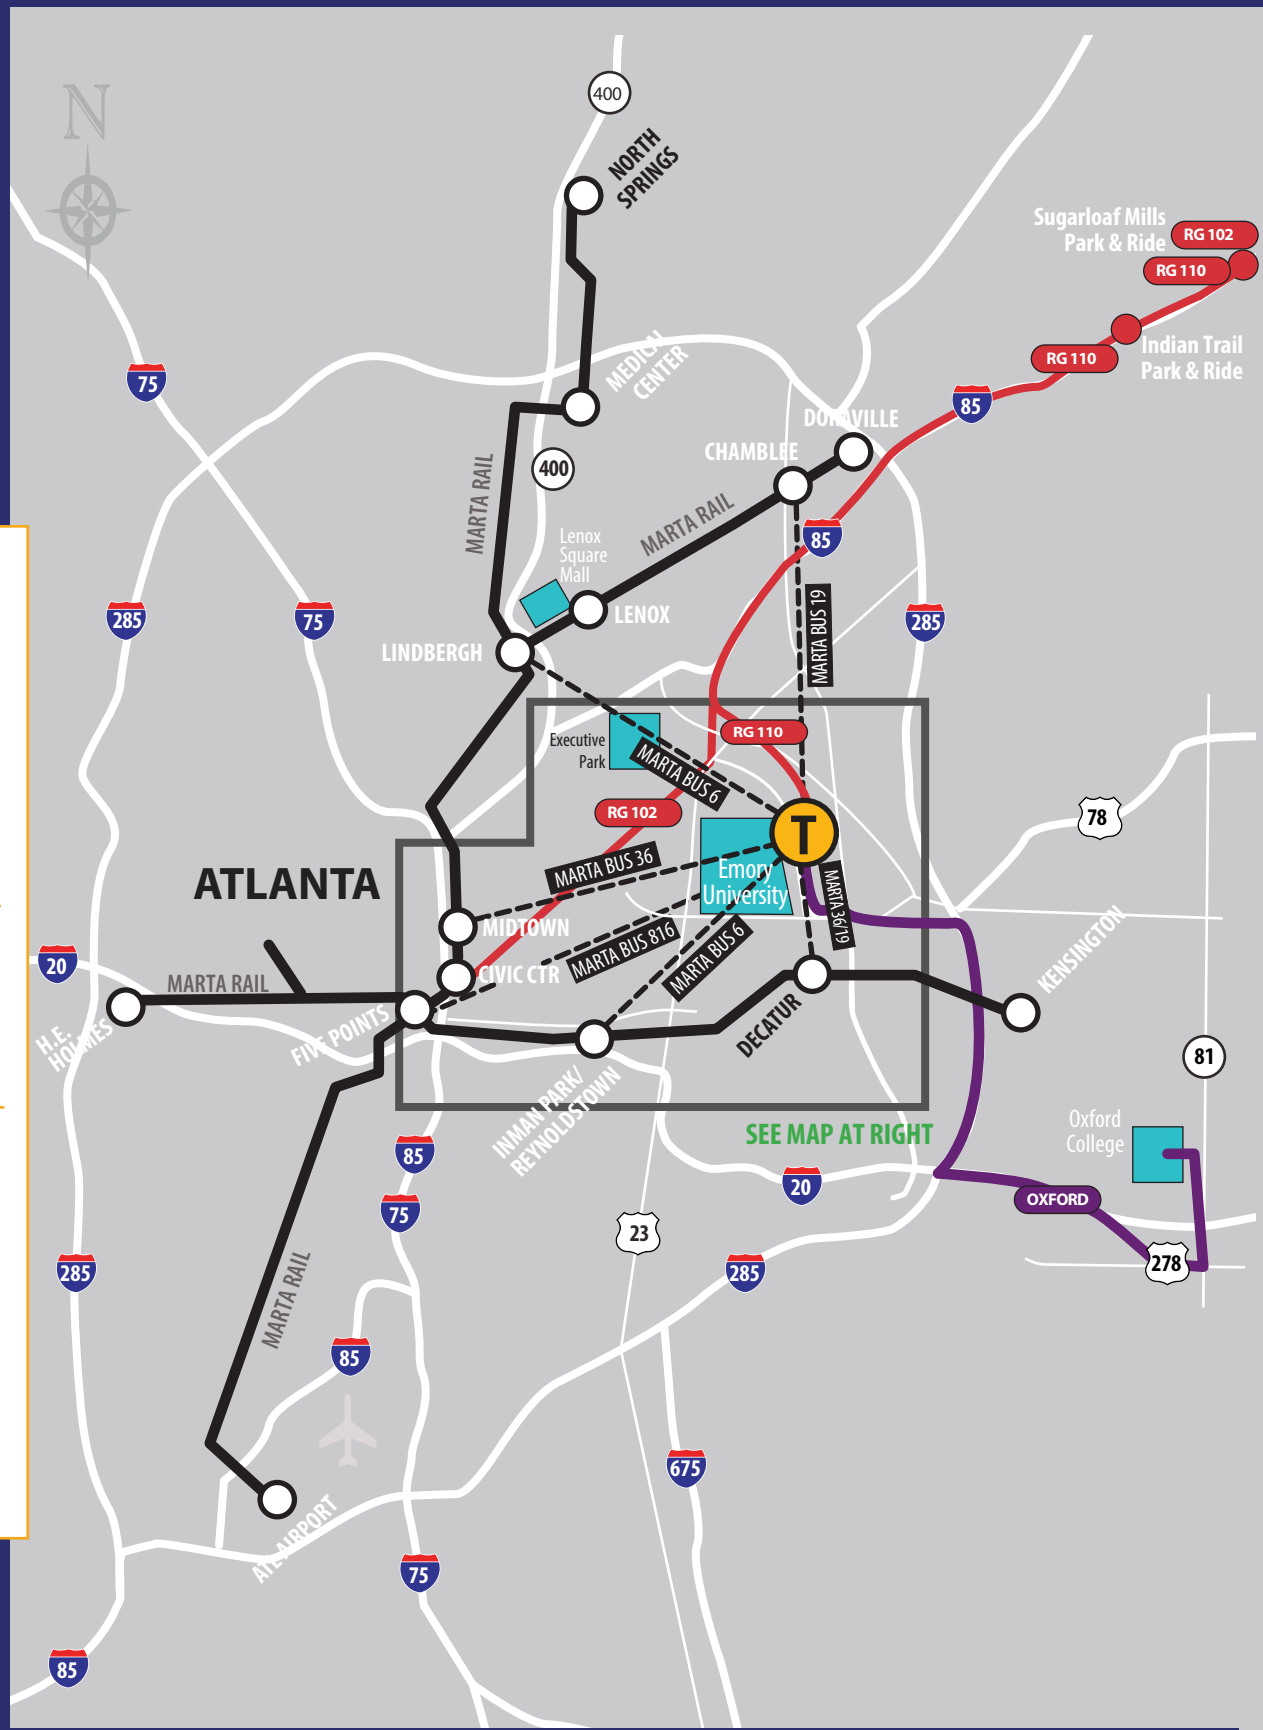

EMORY CAMPUS SHUTTLE MAP

EMORY CAMPUS SHUTTLES

- A Route A
- BX B Express
- C Route C
- D Route D
- DX D Express
- E Route E
- LOOP Loop
- M Route M
- CCTMA CCTMA
- Exec Park Executive Park
- EDH Emory Decatur Hospital (EDH)
- S.DeKalb South DeKalb Park and Ride
- EUHM EUH Midtown (EUHM)
- GRADY Grady Hospital
- TOCO HILL Toco Hill (weekends)

Atlanta's transit system MARTA serves Emory with these routes connecting to rail stations and other routes and systems:

- 6 Route 6 Clifton Rd. & N. Decatur Rd. to Lindbergh & Inman Park Stations
- 36 Route 36 North Decatur Rd. to Midtown & Decatur Stations
- 19 Route 19 Clairmont Rd. to Decatur & Chamblee Stations
- 816 Route 816 5 Pts sta / N. Highland Ave / Emory U / Clifton Road.

Emory Transportation and Parking Effective as of 10/2024

EMORY REGIONAL TRANSIT

EMORY REGIONAL SHUTTLES

- T Woodruff Circle Transit Center
- OXFORD Oxford College (7 days during academic year)
- GWINNETT COUNTY TRANSIT SERVICE**
 - RG 102 Gwinnett 102
 - RG 110 Gwinnett 110
- MARTA EMORY SERVICE**
 - MARTA RAIL LINES Key Station Names (all stations not shown)
 - MARTA BUS 36 Midtown-Decatur Sta.
 - MARTA BUS 6 Lindbergh-Inman Park Sta.
 - MARTA BUS 19 Decatur-Chamblee Sta.
 - MARTA BUS 816 Five Points-Michael St. deck

Emory / Atlanta / DeKalb Connectivity

- CCTMA CCTMA to Decatur Station
- EUHM Emory Univ. Midtown Hosp.
- Exec Pk Executive Park
- GRADY Grady Hospital
- TOCO HILL Toco Hill (weekends)
- EDH Emory Decatur Hospital (EDH)
- S.DeKalb South DeKalb Park&Ride
- GA Tech Georgia Tech (operated by GT)